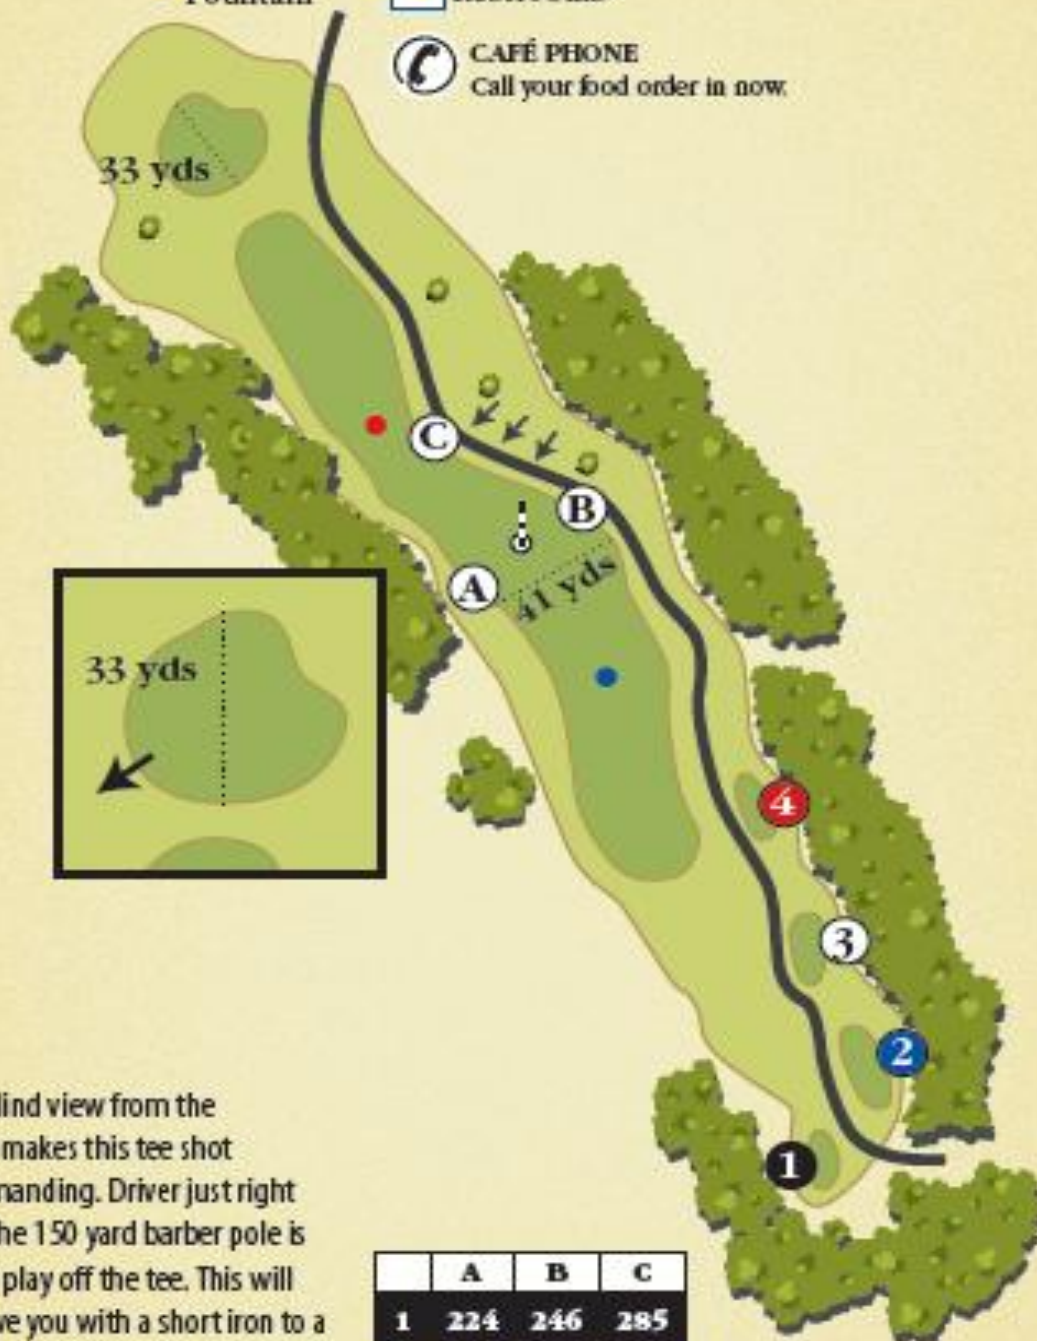

SUNRISE

■ 259 □ 327 ■ 363 ■ 383

7
PAR 4

● Drinking Fountain

□ Restrooms

☎ CAFE PHONE
Call your food order in now.

A blind view from the tee makes this tee shot demanding. Driver just right of the 150 yard barber pole is the play off the tee. This will leave you with a short iron to a green that slopes slightly from back to front and you will have a quick downhill putt if you are above the hole.

	A	B	C
1	224	246	285
2	209	229	269
3	179	197	238
4	104	118	161

REPAIR BALL MARKS